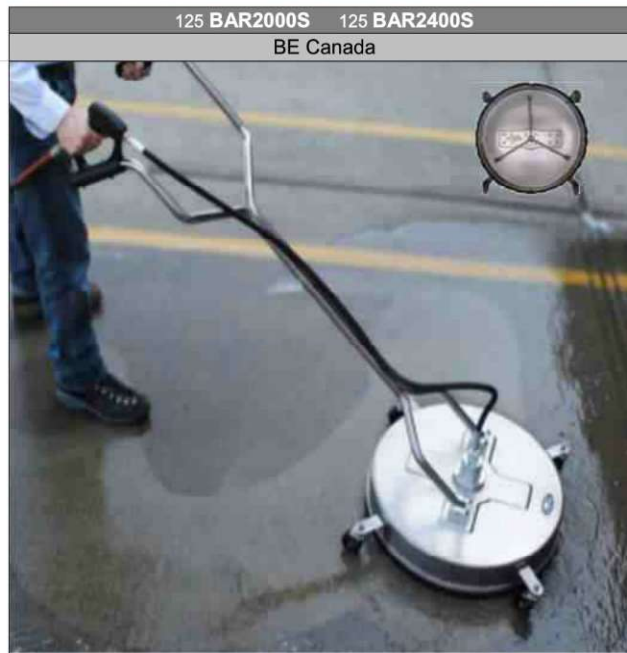

Surface Cleaners

BE Professional

	BAR1600	BAR1800	BAR2000	BAR2000L	BAR2200	BAR2000SA	BAR2000S	BAR2400S
Diameter- nominal	16"	18"	20"	20"	22"	20"	20"	24"
- cover ID	15.3"	16.9"	18.5"	18.5"	20.4"	20.1"	20.1"	23.6"
Psi - Max.	4000	4000	4000	4000	4000	4000	4000	4000
Flow - Ideal	15 l/min.	15 l/min.	15 l/min.	15 l/min.	15 l/min.	15 l/min.	21 l/min.	21 l/min.
Flow - Min.	11 l/min..	11 l/min..	11 l/min..	11 l/min..	11 l/min..	11 l/min..	18 l/min..	18 l/min..
Flow - Max.	30 l/min.	30 l/min.	30 l/min.	30 l/min.	30 l/min.	30 l/min.	30 l/min.	30 l/min.
Temperature	82°C	82°C	82°C	82°C	82°C	82°C	82°C	82°C
Nozzles fitted	2 x 25 025	2 x 25 025	2 x 25 025	2 x 25 025	2 x 25 025	2 x 25 025	3 x 25 020	3 x 25 020
Rotary Arm	2 Arm	2 Arm	2 Arm	2 Arm	2 Arm	2 Arm	3 Arm	3 Arm
Cover	Yellow Poly	Yellow Poly	Yellow Poly	Yellow Poly	Grey Poly	Stainless	Stainless	Stainless
Skirt	Brush	Nil	Brush	Brush	Brush	Brush	Brush	Brush
Wheels	No	Yes	Optional	Optional	Yes	Yes	Yes	Yes
Cleaning Speed	15m² p/m	17m² p/m	20m² p/m	20m² p/m	20m² p/m	28m² p/m	28m² p/m	28m² p/m
Weight	12kg	14kg	15kg	15kg	17kg	21kg	21kg	21kg
	$898 D	$1,076 D	$1,360* D	$1,360* D	$1,499 D	$1,758 D	$1,380 D	$1,999 D