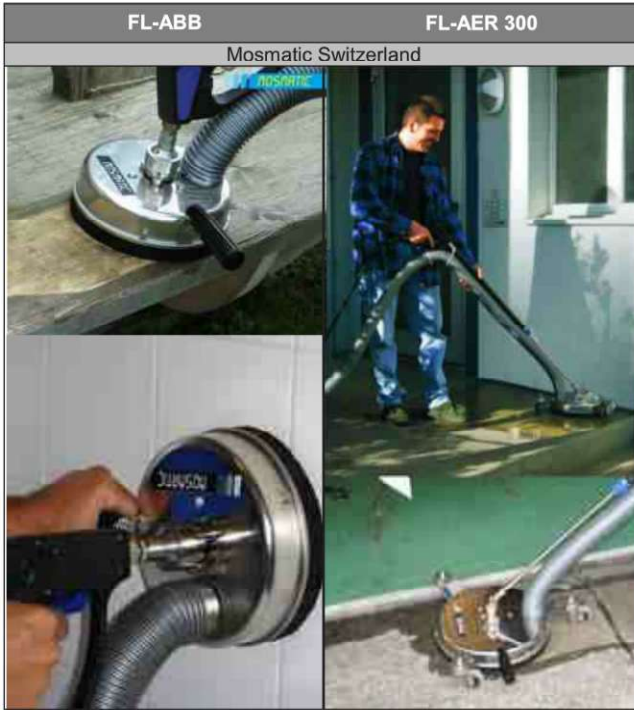

PROFESSIONAL

Part # Model	With 50mm Recovery Port				Without Recovery Port				
	165 78.235 FL-ABB 200	165 78.237 FL-ABB 300	165 78.242 FL-AER 300	165 80.764 FL-AH 520	165 80.765 FL-AH 750	165 80.977 FL-CR 520	165 80.752 FL-CR 750	165 80.754 FL-PH 520	165 80.755 FL-PH 750
Diameter	8"	12"	12"	21"	30"	21"	30"	21"	30"
Psi - Max.	5000		4000	5000		4000 Psi	4000 Psi	4000 Psi	4000 Psi
Upgrade to 7250Psi				Yes		Yes			
Rotary Arm	2 Arm		2 Arm	2 Arm (470mm)	3 Arm (700mm)	2 Arm 1/8"	3 Arm 1/8"	2 Arm 1/8"	3 Arm 1/8"
Nozzles	2 x 632.10		2 x 632.10	2 x 632.10		2 x 632.10	2 x 632.10	2 x 632.10	2 x 632.10
Skirt	Brush		Brush	Brush		Brush	Brush	Brush	Brush
Wheels (per wheel)	No								
Cleaning Speed	11m² p/m		15m² p/m	17m² p/m					
Swivel - Standard	165 55.020 DYW		58.908 KDYF	165 55.253 DYCI		55.253 DYCI		55.253 DYCI	
- 7250 Psi				500Bar 55.263 DYCI		500Bar 55.263 DYCI			
Weight	2.7kg	3.2kg	5.6kg	17.5kg	23.5kg	12.0 kg	15.5 kg	16.2 kg	22.5 kg
List	$poa	$poa	$poa	$2,654 C	$poa	$poa	$poa	$poa	$poa